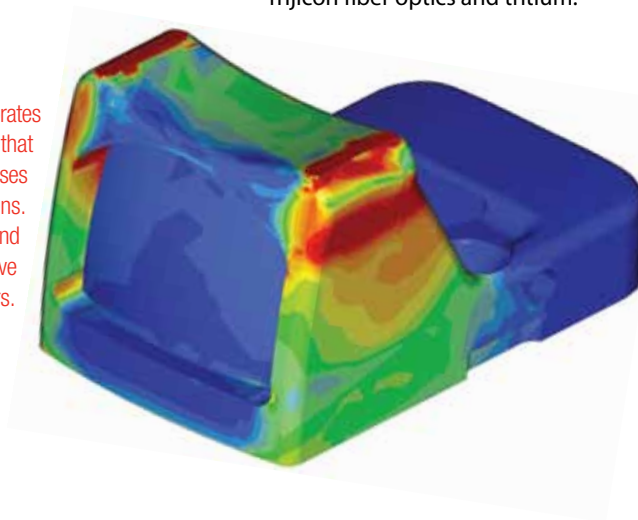

PRECISE

Accuracy is further enhanced with adjustments for windage and elevation. And clarity is assured with the sight's ultra-clear, hard-coated lens.

The LED RMR is powered by a long-life lithium battery that delivers 17,000 hours of battery life or more. The dual-illuminated RMR never needs batteries, thanks to its tritium and fiber-optic illumination.

Designed with a rugged aluminum housing, the RMR delivers superior performance under the most extreme conditions for virtually all military, law enforcement, and for all types of hunting and shooting applications. This versatile sight is right on target for handguns, carbines, rifles and shotguns.

The RMR housing design incorporates computer-optimized geometry that absorbs impacts and diverts stresses around and away from the lens. This design improves durability and eliminates the need for protective shields or covers.

Model RM01
LED Version